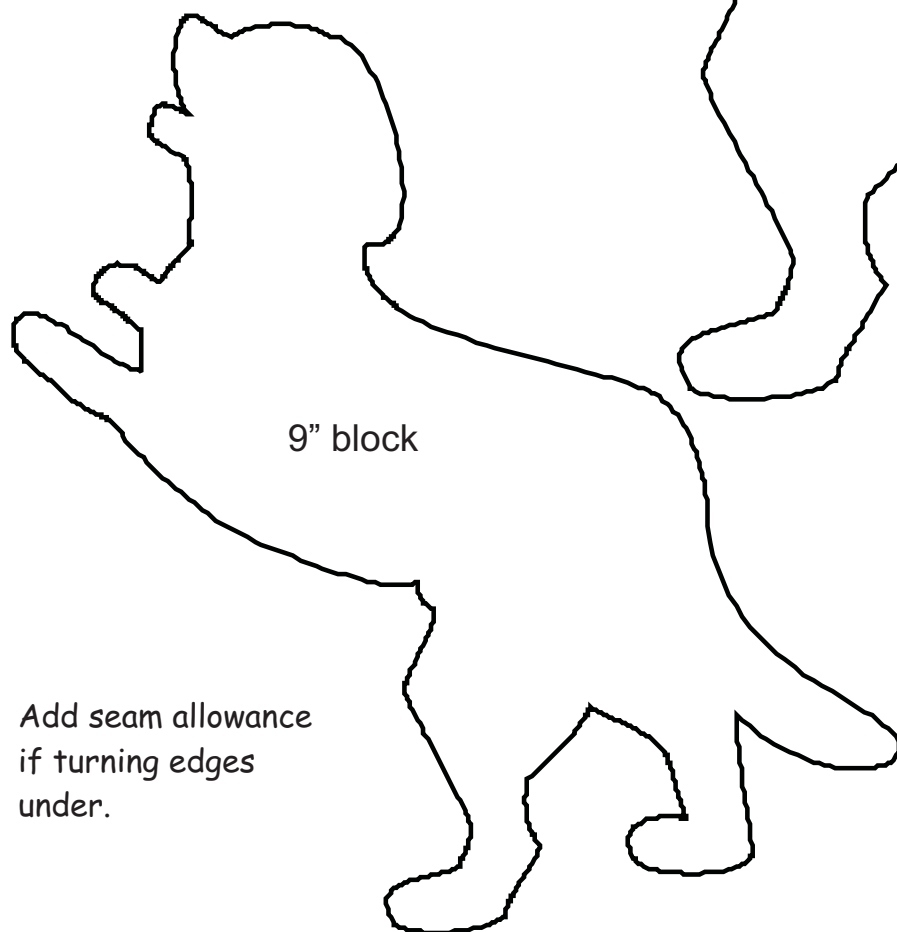

9-Patch Frolic:  
Dog 12

Add seam allowance  
if turning edges  
under.

## 9-Patch Frolic: Dog 12

12" block

9" block

Add seam allowance  
if turning edges  
under.