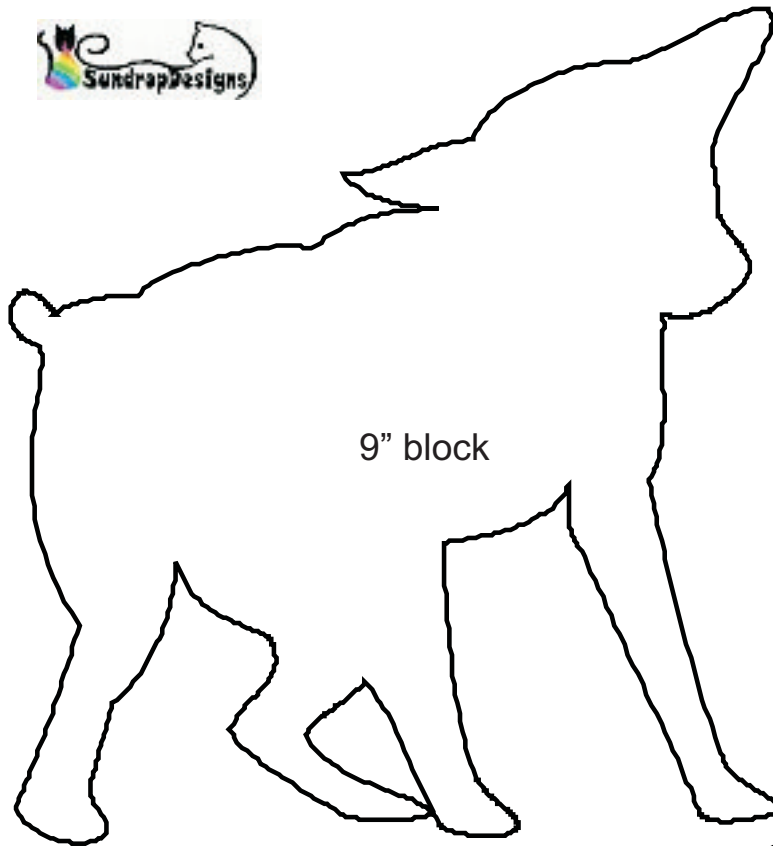

9-Patch Frolic: Dog 8

9" block

Add seam allowance
if turning edges
under.

12" block

9-Patch Frolic: Dog 8

9" block

Add seam allowance
if turning edges
under.

12" block